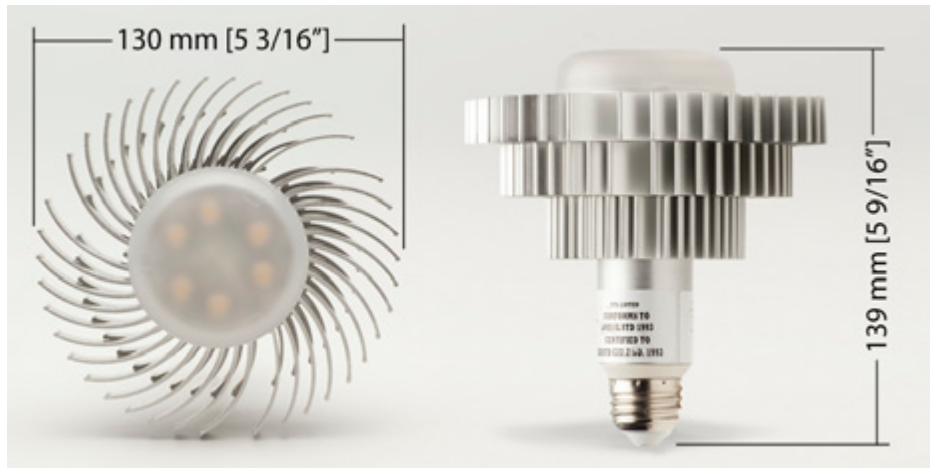

Features

- Listed to UL 1993
- Patent-Pending heat sink technology
- Dimmable to 10% light output
- Contact info@ffled.com for a list of compatible incandescent dimmers
- AC LED technology
- Upgradable UV stabilized Lexan optical lens
- User-replaceable components
- A “platform” philosophy for flexibility of use and advancement of technology
- Tested to IESNA LM-79-08

Installation Notes

- DO NOT OPEN - Use licensed electrical contractor for replacement of electronic parts
- Turn off power to lamp prior to installation or removal
- Suitable for dry and damp locations*
- Use only in UL listed products. Use in fixtures or sockets not UL listed will void warranty and could lead to an unsafe condition
- The device is not for use in emergency lighting applications*
- Warning: Use of this product in applications involving portable or hanging fixtures will add additional weight to the fixture and could cause instability with the fixture

*Contact info@ffled.com for restrictions

Ordering Info

EXAMPLE: FFP38/28/120/S/3K/40

Type	Wattage	Voltage	Body Color	Light Color	Beam Angle
FFP38	28	120	Silver	3K	25
		Custom	Black	6K	40
			Custom	Custom	120
					Custom

Photometric Data

Complete photometric data for the PAR38 LED lamp is available on our Web site at <http://www.fireflyledlight.com/specs>