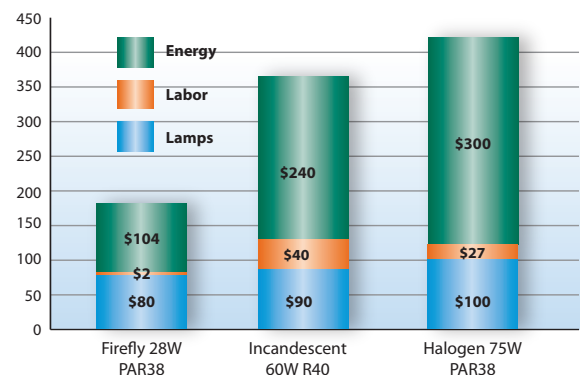

LAMP OPERATIONAL COST OVER 40,000 HOURS